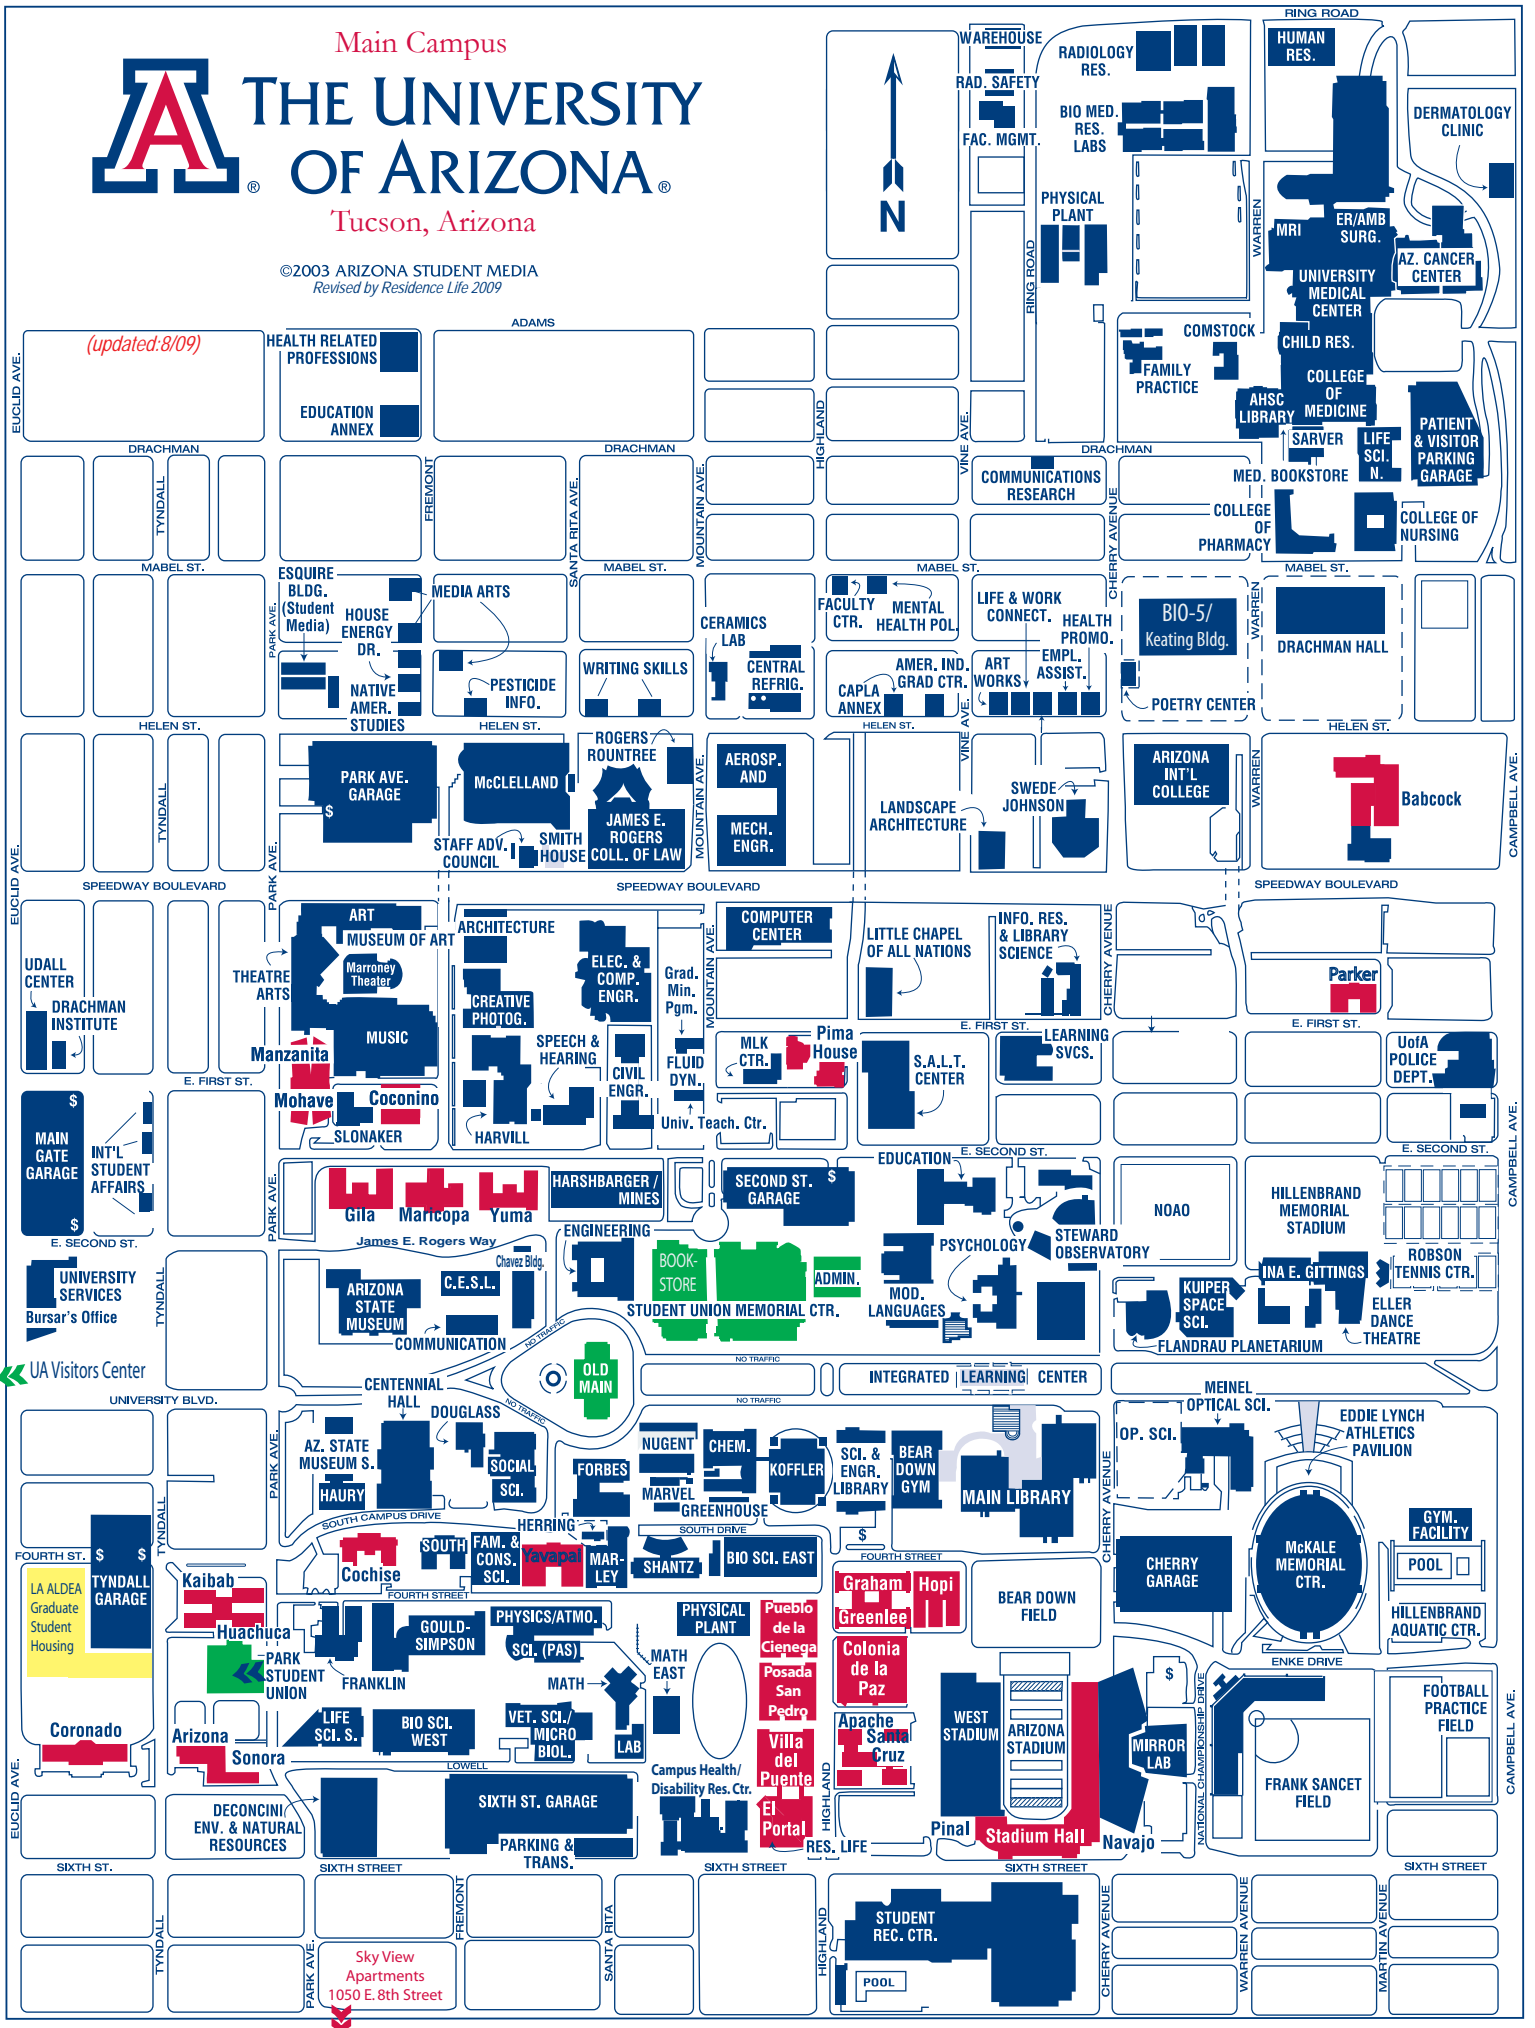

Main Campus
THE UNIVERSITY OF ARIZONA
Tucson, Arizona

©2003 ARIZONA STUDENT MEDIA
Revised by Residence Life 2009

(updated:8/09)

HEALTH RELATED PROFESSIONS
EDUCATION ANNEX

ESQUIRE BLDG. (Student Media)
HOUSE ENERGY DR.
NATIVE AMER. STUDIES

MEDIA ARTS
PESTICIDE INFO.
WRITING SKILLS

CERAMICS LAB
CENTRAL REFRIG.
JAMES E. ROGERS COLL. OF LAW

FACULTY MENTAL CTR. HEALTH POL.
LIFE & WORK CONNECT.
HEALTH PROMO.
AMER. IND. GRAD CTR.
ART WORKS
EMPL. ASSIST.

COMMUNICATIONS RESEARCH
BIO-5/ Keating Bldg.
POETRY CENTER

COMSTOCK
FAMILY PRACTICE
COLLEGE OF PHARMACY

CHILD RES.
AHSC LIBRARY
COLLEGE OF MEDICINE
SARVER
LIFE SCI. N.

UNIVERSITY MEDICAL CENTER
ER/AMB SURG.
AZ. CANCER CENTER
PATIENT & VISITOR PARKING GARAGE
COLLEGE OF NURSING

PARK AVE. GARAGE
McCLELLAND

ROGERS ROUNDTREE
SMITH HOUSE

AEROSP. AND
MECH. ENGR.

LANDSCAPE ARCHITECTURE
SWEDE JOHNSON

ARIZONA INT'L COLLEGE

Babcock

UDALL CENTER
DRACHMAN INSTITUTE

UDALL CENTER
DRACHMAN INSTITUTE

ART MUSEUM OF ART
MARRONEY THEATRE
MUSIC
Manzanita
Mohave
Coconino
SLONAKER

ARCHITECTURE
CREATIVE PHOTOG.
SPEECH & HEARING
CIVIL ENGR.

ELEC. & COMP. ENGR.
Grad. Min. Pgm.
FLUID DYN.
Univ. Teach. Ctr.

COMPUTER CENTER
MLK CTR.
Pima House
S.A.L.T. CENTER

LITTLE CHAPEL OF ALL NATIONS
INFO. RES. & LIBRARY SCIENCE
LEARNING SVCS.

Parker

UofA POLICE DEPT.

UofA POLICE DEPT.

Gila
Maricopa
Yuma

ENGINEERING
BOOK-STORE
ADMIN.

SECOND ST. GARAGE
EDUCATION

PSYCHOLOGY
MOD. LANGUAGES

NOAO

STEWART OBSERVATORY

HILLENBRAND MEMORIAL STADIUM
INA E. GITTINGS

ROBSON TENNIS CTR.
ELLER DANCE THEATRE

ARIZONA STATE MUSEUM
COMMUNICATION

C.E.S.L.
STUDENT UNION MEMORIAL CTR.

OLD MAIN

INTEGRATED LEARNING CENTER

MEINEL OPTICAL SCI.

OP. SCI.

EDDIE LYNCH ATHLETICS PAVILION

GYM. FACILITY
POOL

CENTENNIAL HALL
DOUGLASS
AZ. STATE MUSEUM S.
HAURY

SOCIAL SCI.
FORBES

NUGENT
CHEM.
MARVEL
GREENHOUSE
SHANTZ

SCI. & ENGR. LIBRARY
BEAR DOWN GYM
MAIN LIBRARY

CHERRY GARAGE

MEINEL OPTICAL SCI.

OP. SCI.

EDDIE LYNCH ATHLETICS PAVILION
GYM. FACILITY
POOL

Kaibab
Huachuca
PARK STUDENT UNION

SOUTH FAM. & CONS. SCI.
PHYSICS/ATMO. SCI. (PAS)

MATH EAST
MATH LAB

PHYSICAL PLANT
Pueblo de la Cienega
Posada San Pedro
Villa del Puente
El Portal

BIO SCI. EAST

Graham
Hopi
Greenlee
Colonia de la Paz

BEAR DOWN FIELD

WEST STADIUM
ARIZONA STADIUM
MIRROR LAB

FRANKLIN
LIFE SCI. S.
BIO SCI. WEST
VET. SCI./MICRO BIOL.

GOULD-SIMPSON

Campus Health/Disability Res. Ctr.

RES. LIFE

WEST STADIUM
ARIZONA STADIUM
MIRROR LAB

CHERRY GARAGE

MEINEL OPTICAL SCI.

EDDIE LYNCH ATHLETICS PAVILION
GYM. FACILITY
POOL

DECONCINI ENV. & NATURAL RESOURCES
SIXTH ST. GARAGE
PARKING & TRANS.

SIXTH STREET

SIXTH STREET

STUDENT REC. CTR.
POOL

STUDENT REC. CTR.
POOL

CHERRY AVENUE

WARREN AVENUE

MARTIN AVENUE

Sky View Apartments
1050 E. 8th Street